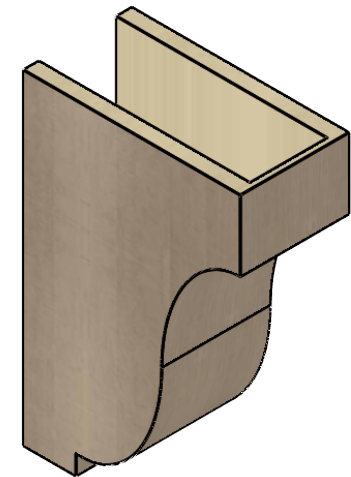

ITEM NUMBER: CORU07X14X21VANRCPR

7"W X 14"D X 21"H SERIES 2 CLASSIC VAN BUREN ROUGH CEDAR
TIMBERTHANE FAUX WOOD CORBEL, PRIMED

SIDE PROFILE

FRONT PROFILE

ISOMETRIC

EKENA MILLWORK
2300 WEST MAIN ST.
CLARKSVILLE, TX 75426
TOLL FREE: 866-607-0453
WWW.EKENAMILLWORK.COM

NOTES

1. INSTALLATION TO BE COMPLETED IN ACCORDANCE WITH MANUFACTURER'S SPECIFICATIONS.
2. DRAWING MAY NOT BE TO SCALE
3. THIS DRAWING IS INTENDED FOR DESIGN AND PLANNING PURPOSES ONLY.
4. ALL INFORMATION CONTAINED HEREIN WAS CURRENT AT THE TIME OF DEVELOPMENT BUT MUST BE REVIEWED AND APPROVED BY THE PRODUCT MANUFACTURER TO BE CONSIDERED ACCURATE.
5. TIMBERTHANE ARCHITECTURAL PRODUCTS ARE MADE FROM HIGH DENSITY URETHANE AND COME FACTORY PRIMED