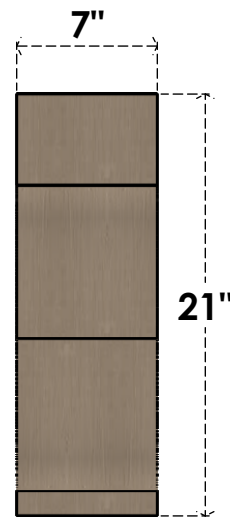

ITEM NUMBER: CORU07X14X21VANRCPR

7"W X 14"D X 21"H SERIES 2 CLASSIC VAN BUREN ROUGH CEDAR
TIMBERTHANE FAUX WOOD CORBEL, PRIMED

SIDE PROFILE

FRONT PROFILE

ISOMETRIC

EKENA MILLWORK
2300 WEST MAIN ST.
CLARKSVILLE, TX 75426
TOLL FREE: 866-607-0453
WWW.EKENAMILLWORK.COM

NOTES

1. INSTALLATION TO BE COMPLETED IN ACCORDANCE WITH MANUFACTURER'S SPECIFICATIONS.
2. DRAWING MAY NOT BE TO SCALE
3. THIS DRAWING IS INTENDED FOR DESIGN AND PLANNING PURPOSES ONLY.
4. ALL INFORMATION CONTAINED HEREIN WAS CURRENT AT THE TIME OF DEVELOPMENT BUT MUST BE REVIEWED AND APPROVED BY THE PRODUCT MANUFACTURER TO BE CONSIDERED ACCURATE.
5. TIMBERTHANE ARCHITECTURAL PRODUCTS ARE MADE FROM HIGH DENSITY URETHANE AND COME FACTORY PRIMED