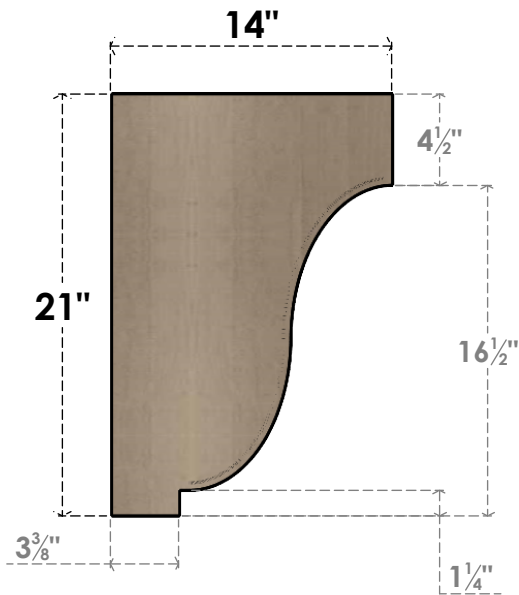

ITEM NUMBER: CORU07X14X21VANRCPR

7"W X 14"D X 21"H SERIES 2 CLASSIC VAN BUREN ROUGH CEDAR
TIMBERTHANE FAUX WOOD CORBEL, PRIMED

SIDE PROFILE

FRONT PROFILE

ISOMETRIC

EKENA MILLWORK
2300 WEST MAIN ST.
CLARKSVILLE, TX 75426
TOLL FREE: 866-607-0453
WWW.EKENAMILLWORK.COM

NOTES

1. INSTALLATION TO BE COMPLETED IN ACCORDANCE WITH MANUFACTURER'S SPECIFICATIONS.
2. DRAWING MAY NOT BE TO SCALE
3. THIS DRAWING IS INTENDED FOR DESIGN AND PLANNING PURPOSES ONLY.
4. ALL INFORMATION CONTAINED HEREIN WAS CURRENT AT THE TIME OF DEVELOPMENT BUT MUST BE REVIEWED AND APPROVED BY THE PRODUCT MANUFACTURER TO BE CONSIDERED ACCURATE.
5. TIMBERTHANE ARCHITECTURAL PRODUCTS ARE MADE FROM HIGH DENSITY URETHANE AND COME FACTORY PRIMED